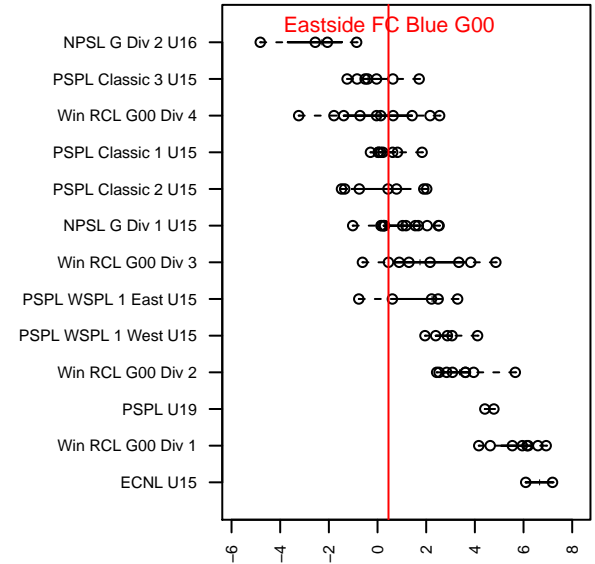

## Eastside FC Blue G00

Eastside FC  
 Preston, WA  
 G00 total strength=1167  
 attack=3.53 defense=3.61  
 fall league = Win RCL G00 Div 3

alt names used:  
 EASTSIDE FC G00 BLUE  
 EASTSIDE FC G00 BLUE ()  
 Eastside FC G00 Blue C  
 EFC G00 Blue  
 85 Eastside FC G00 Blue  
 Eastside FC G00 Blue C  
 Eastside FC G00 Blue C

Venues played:  
 2015 Snohomish United Invit Gold  
 2015 Beaverton Cup GU15 Silver  
 2015 Pacific Coast Challenge COPA U15  
 2015 Bigfoot Silver U15  
 2015 Win RCL G00 Div 3  
 2015 WYS Presidents Cup G00 Division 2

**attack and defense variance (black dot)  
relative to other teams  
and top 10 in region**

**attack and defense rating  
relative to others at age  
and all opponents in last 13 months**

**Performance relative to 13 month average**