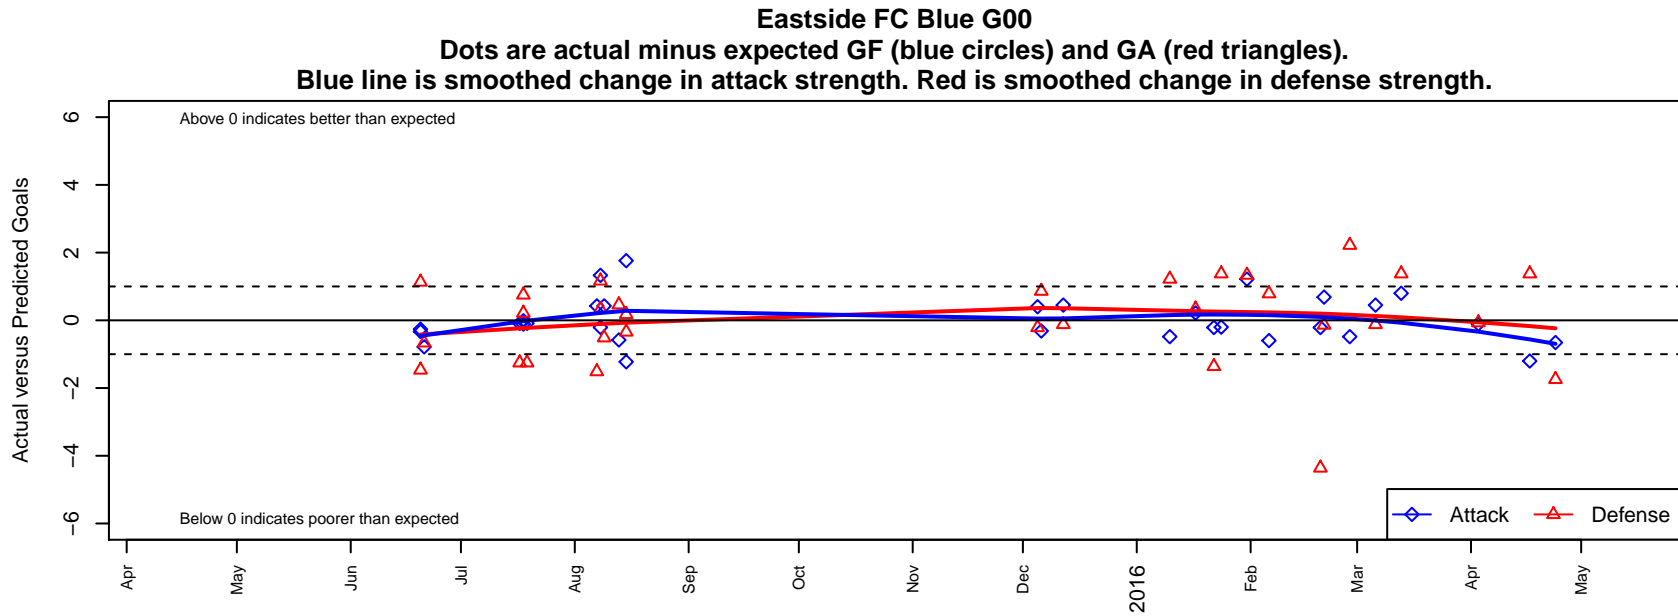

## Eastside FC Blue G00

Eastside FC  
 Preston, WA  
 G00 total strength=1167  
 attack=3.53 defense=3.61  
 fall league = Win RCL G00 Div 3

alt names used:  
 EASTSIDE FC G00 BLUE  
 EASTSIDE FC G00 BLUE ()  
 Eastside FC G00 Blue C  
 EFC G00 Blue  
 85 Eastside FC G00 Blue  
 Eastside FC G00 Blue C  
 Eastside FC G00 Blue C

**attack and defense variance (black dot)  
relative to other teams  
and top 10 in region**

**attack and defense rating  
relative to others at age  
and all opponents in last 13 months**

**Performance relative to 13 month average**